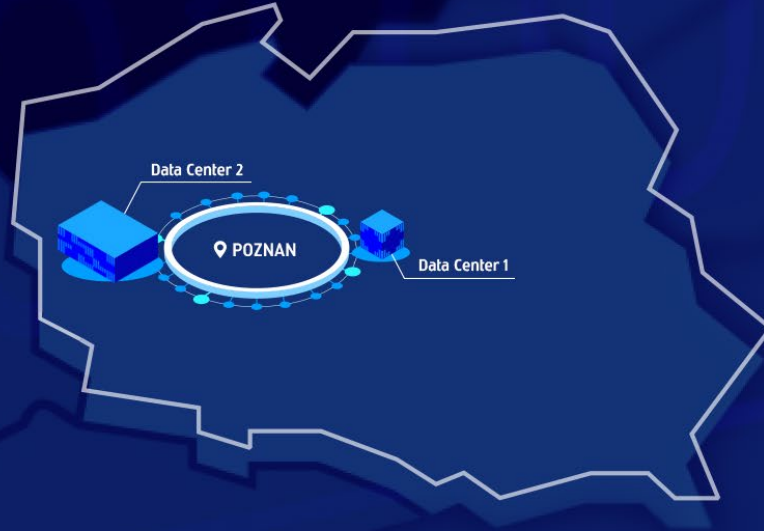

Internet Exchange Points ON SITE

IX in Beyond.pl	Link
FRANKFURT DE-CIX direct access via Beyond East-West Corridor	www.de-cix.net
POZNAN EPIX – national node largest Polish Internet Exchange Point	www.epix.net.pl
POZNAN POZ-IX Poznan Internet Exchange	www.pozix.pl/en

Megaport POP in Beyond.pl Data Center 2

www.megaport.com

Data Center Interconnect

750+ Enabled Data Centers worldwide

Cloud Connectivity

360+ Service Providers

Beyond East–West Corridor (FRA, POZ, WAW)

- POP FRA - 10/25/100 Gbit Ports Available
- POP POZ - 10/25/100 Gbit Ports Available
- POP WAW - 10/25/100 Gbit Ports Available