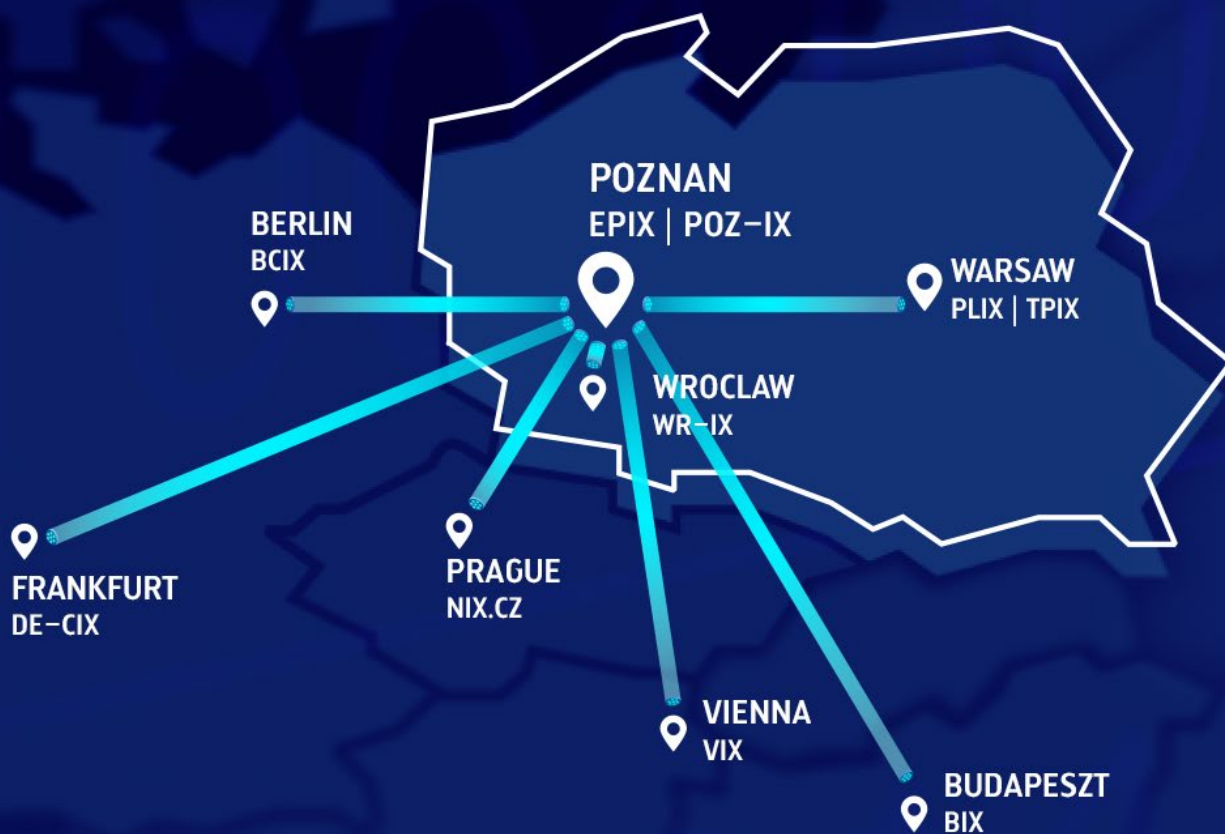

BEYOND.PL CAMPUS POZNAN CONNECTIVITY

Carriers available for cross connects

Tier 1 Carriers	Link
Arelion (formerly Telia Center)	www.arelion.com
GTT	www.gtt.net
Liberty Global (UPC)	www.libertyglobal.com
Lumen Technologies (formerly CenturyLink)	www.lumen.com
Orange	www.orange.pl
T-Mobile	www.t-mobile.pl
VERIZON (available via a TPIX)	www.verizon.com

Internet Exchange Points ON SITE

IX in Beyond.pl	Link
FRANKFURT DE-CIX direct access via Beyond East-West Corridor	www.de-cix.net
POZNAN EPIX – national node largest Polish Internet Exchange Point	www.epix.net.pl
POZNAN POZ-IX Poznan Internet Exchange	www.pozix.pl/en

Megaport POP in Beyond.pl Data Center 2

www.megaport.com

Data Center Interconnect

750+ Enabled Data Centers worldwide

Cloud Connectivity

360+ Service Providers

Beyond East–West Corridor (FRA, POZ, WAW)

- POP FRA - 10/25/100 Gbit Ports Available
- POP POZ - 10/25/100 Gbit Ports Available
- POP WAW - 10/25/100 Gbit Ports Available