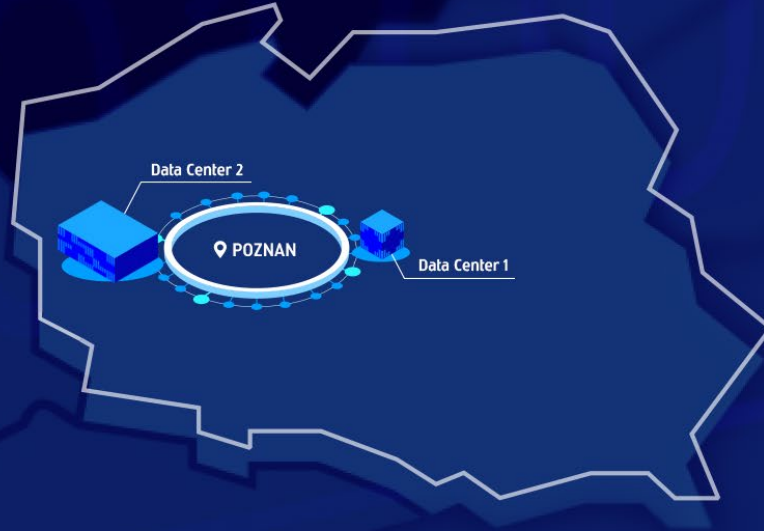

Internet Exchange Points ON SITE

| IX in Beyond.pl | Link |
|---|--|
| FRANKFURT DE-CIX direct access via Beyond East-West Corridor | www.de-cix.net |
| POZNAN EPIX – national node largest Polish Internet Exchange Point | www.epix.net.pl |
| POZNAN POZ-IX Poznan Internet Exchange | www.pozix.pl/en |

Megaport POP in Beyond.pl Data Center 2

www.megaport.com

Data Center Interconnect

750+ Enabled Data Centers worldwide

Cloud Connectivity

360+ Service Providers

Beyond East–West Corridor (FRA, POZ, WAW)

- POP FRA - 10/25/100 Gbit Ports Available
- POP POZ - 10/25/100 Gbit Ports Available
- POP WAW - 10/25/100 Gbit Ports Available