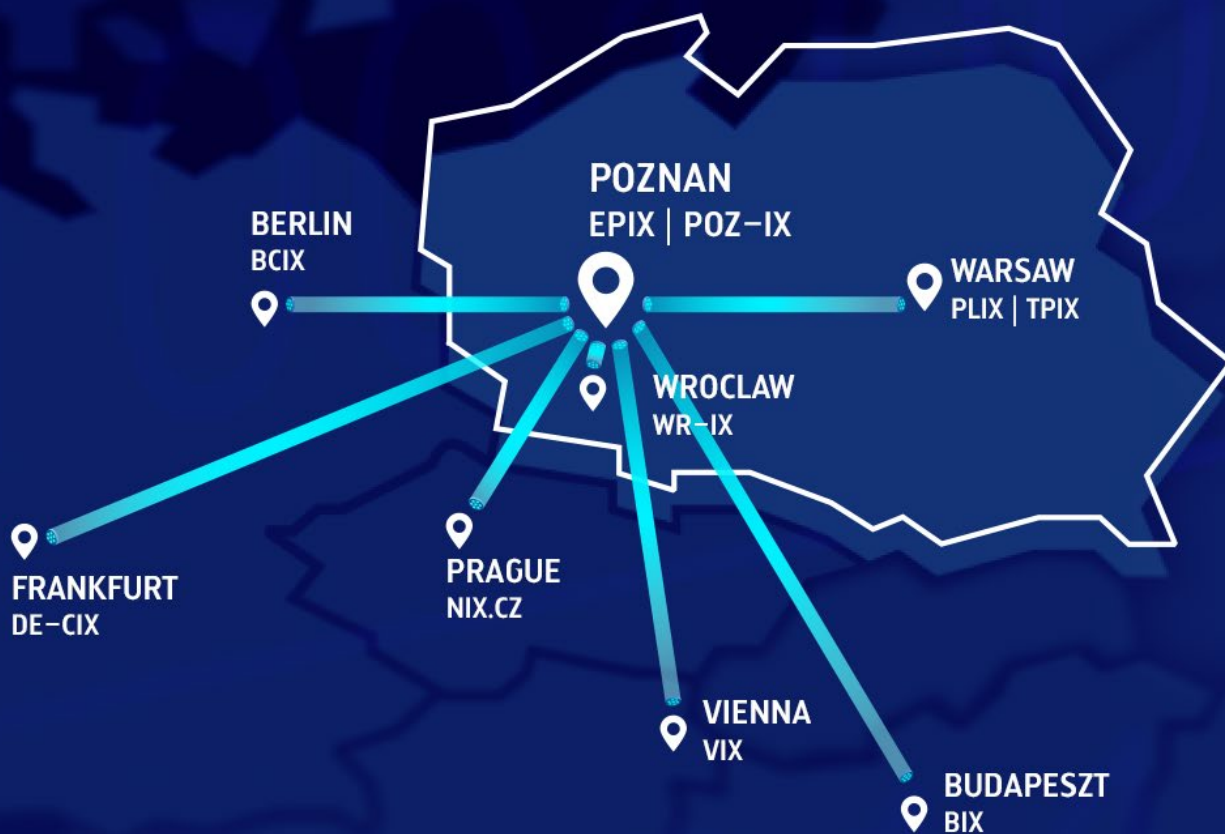

Internet Exchange Points ON SITE

IX in Beyond.pl	Link
FRANKFURT | DE-CIX direct access via Beyond East-West Corridor	www.de-cix.net
POZNAN | EPIX – national node largest Polish Internet Exchange Point	www.epix.net.pl
POZNAN | POZ-IX Poznan Internet Exchange	www.pozix.pl/en